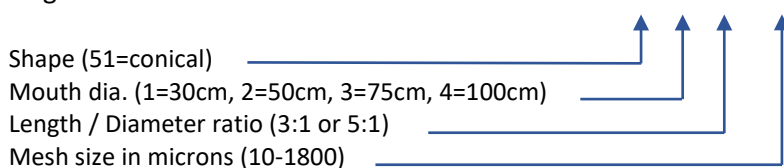

Plankton Net Fabric, Size and Mesh

Net material - Nyltex netting, stabilized Dacron collar, seam tape and thread. Double or triple stitched for long service under severe sea-going condition. No "baconing" effect on sewn seam.

Thirty mesh opening sizes are available, with nets sizes from 1800 microns to 5 microns. Mouth diameter: 30cm, 50 cm, 75cm or 100 cm

Bag Length/mouth diameter ratio 3:1 or 5:1 (The finer the mesh, the longer the net should be relative to mouth opening in order to maintain proper flow through the net.)

Net and mesh formula:

The 5100 series model number indicates shape, mouth diameter, length and mesh opening of a particular unit. e.g., a conical net with a mouth diameter of 50 centimetres, a length of 2.5 meters (5:1), and a mesh opening of 153 microns has the model number – **51 2 5 153**

Mesh Size (microns) use as suffix for model no.	Mesh Size (inches)	Open Area %	Silk Size
1800	.0709	61	
1000	.0394	58	
900	.0354	57	
800	.0315	55	
710	.0280	53	
600	.0236	51	
500	.0197	49	
475	.0187	49	
335	.0132	46	
265	.0104	42	
220	.0087	46	
202	.0080	47	8
183	.0072	46	
165	.0065	45	9
153	.0060	45	10
130	.0051	43	
118	.0046	43	
110	.0043	42	13
102	.0040	39	14
93	.0037	38	15
80	.0031	35	18/20
73	.0029	34	20/21
64	.0025	30	25
53	.0021	21	
44	.0017	17	
35	.0014	16	
28	.0011	18	
25	.0010	17	
20	.0008	16	
10	.0004	5	